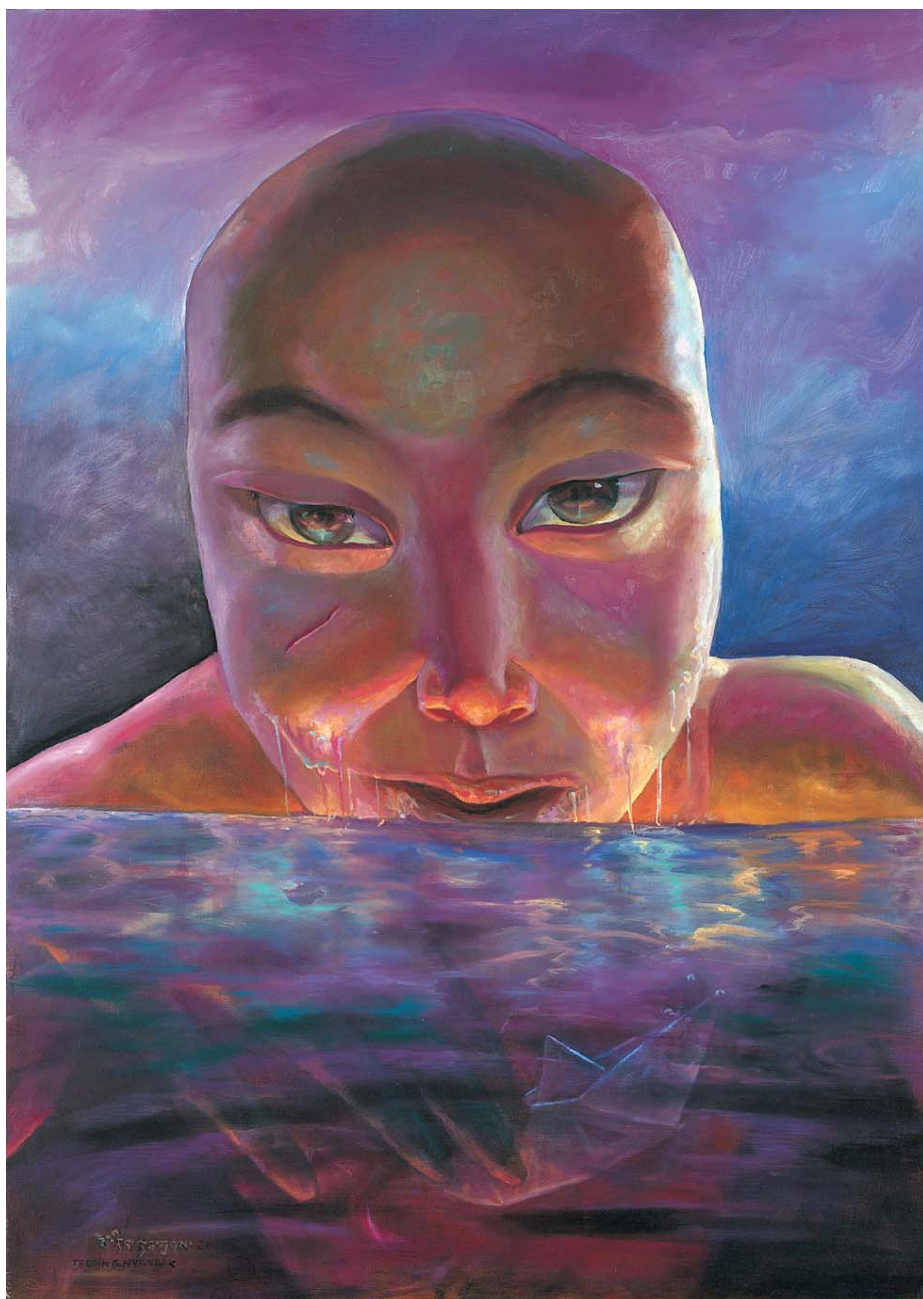

**Nortse (羅布次仁) / Tsering Nyandak (次仁念紮)**

**Fragile Mandala 脆弱的曼陀羅**

8 – 19 April, 2008

**[KP0001]**  
**Nortse (B.1963)**

***Samsara***

Mixed Media on Canvas  
Signed in English and Tibetan lower right  
135 x 135 cm  
2007

**[KO0001]**  
**Tsering Nyandak (B.1974)**

*Bound Underwater*

Oil and Acrylic on Canvas  
Signed in Tibetan lower right  
129.9 x 95 cm  
2007

**[KO0002]**  
**Tsering Nyandak (B.1974)**

*Prayer Lamp*

Oil and Acrylic on Canvas  
Signed in English and Tibetan, dated 007 lower left.  
163.5 x 128.5cm  
2007